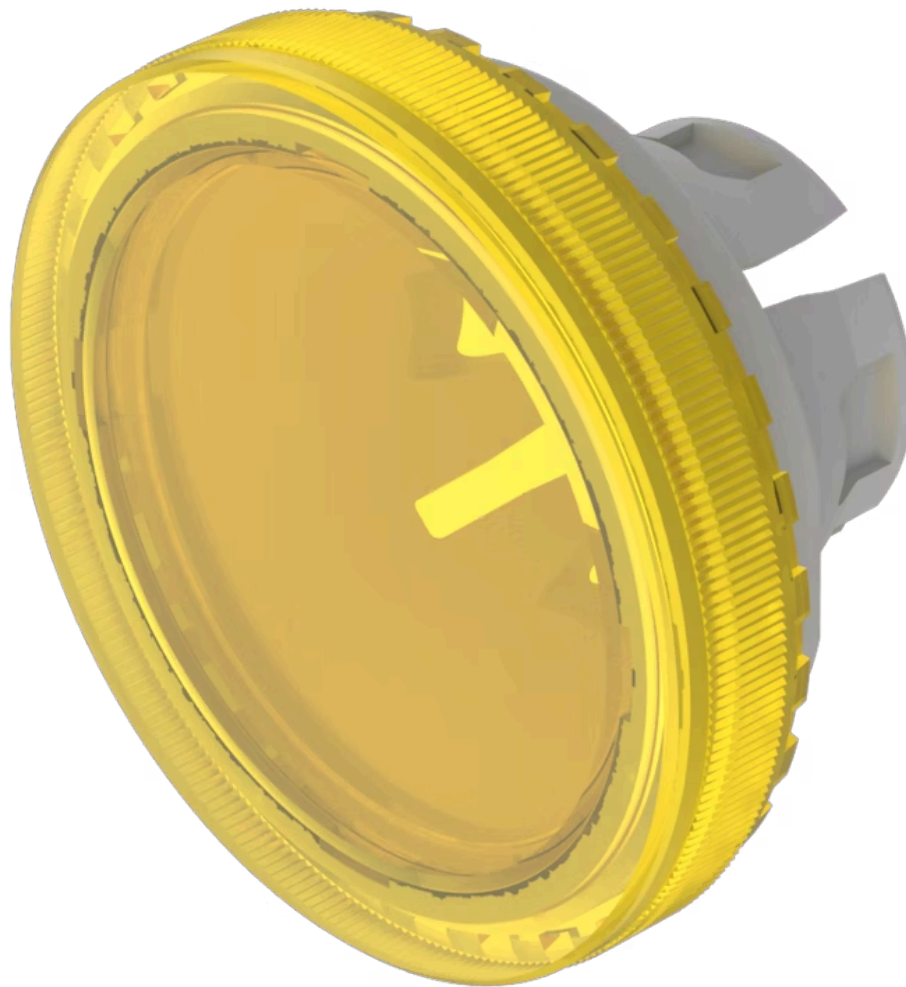

# Lens

84-  
7111.400

<https://www.eao.com/p/84-7111.400>

Your product:

---

## 84-7111.400 Lens

### OPERATING-/INDICATION PART

**Lens colour:** Yellow

**Lens material:** Plastic

**Lens illumination:** Illuminated

**Lens shape:** Flush

**Lens optics:** transparent

**Lens type:** Level with front bezel

**Symbol:** No Symbol

### OTHER

**Short Description:** Lens, Ø 19.7 mm, Illuminated, No Symbol, Yellow, Flush, Plastic

**Dimension:** Ø 19.7 mm

**Description component:**

Material lens: Plastic as per UL94 V2