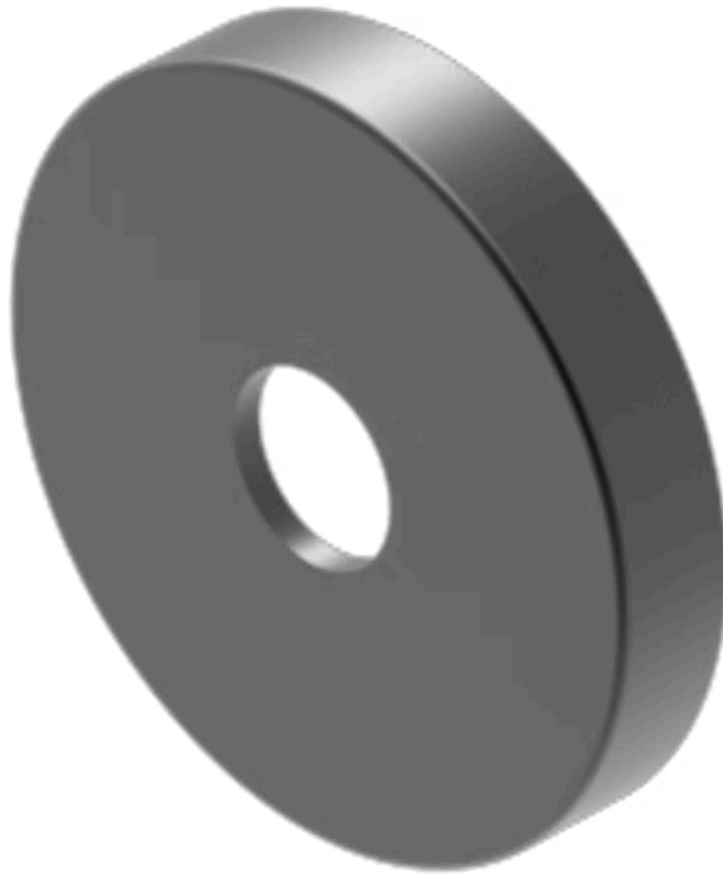

Lens

704.601.01

<https://www.eao.com/p/704.601.01>