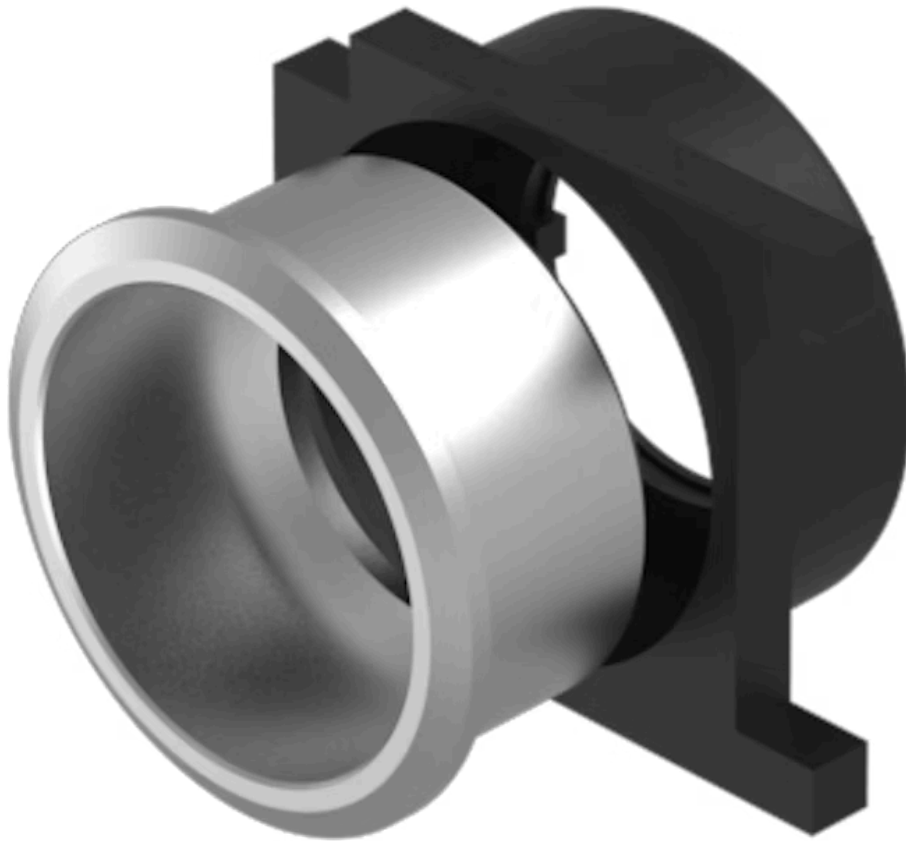

# Front bezel set

61-9933.0

<https://www.eao.com/p/61-9933.0>

Your product:

---

## 61-9933.0 Front bezel set

### FRONT

<b>Front dimension:</b>	Ø 25 mm
<b>Front form:</b>	Round
<b>Front bezel colour:</b>	Nature
<b>Front bezel material:</b>	Aluminium

### OTHER

<b>Short Description:</b>	Front bezel set, Ø 25 mm, Ø 19,7 mm, Nature, Aluminium
<b>Dimension:</b>	Ø 25 mm
<b>Internal size:</b>	Ø 19,7 mm
<b>Product attributes:</b>	For indicator, pushbutton, illuminated pushbutton
<b>Hints:</b>	The colour of anodised aluminium parts can vary due to technical production reasons