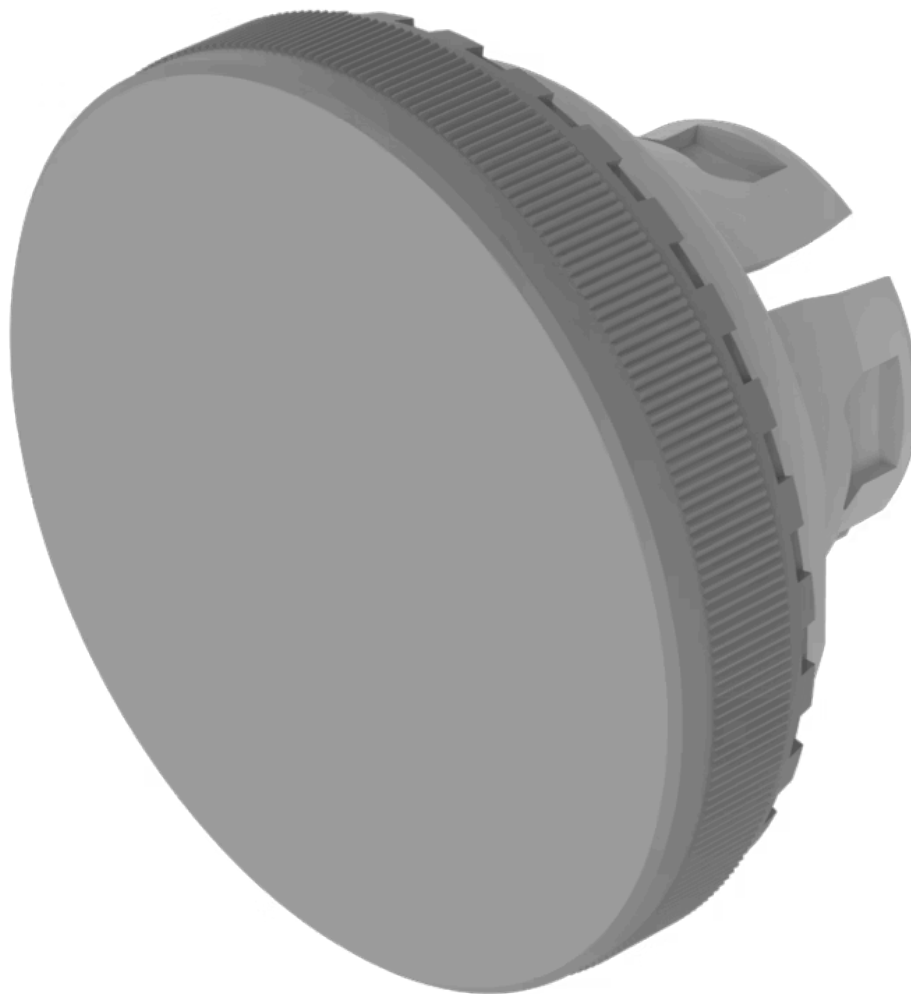

# Lens

84-  
7125.800

<https://www.eao.com/component/84-7125.800/en/...>

Your product:

---

## 84-7125.800 Lens

### OPERATING-/INDICATION PART

**Lens colour:** Grey

**Lens material:** Plastic

**Lens illumination:** Non illuminated

**Lens shape:** Flush

**Lens optics:** opaque

**Lens type:** Raised above front bezel

**Symbol:** No Symbol

### OTHER

**Short Description:** Lens, Ø 19.7 mm, Non illuminated, No Symbol, Grey, Flush, Plastic

**Dimension:** Ø 19.7 mm

**Description component:** Material lens: Plastic as per UL94 V2