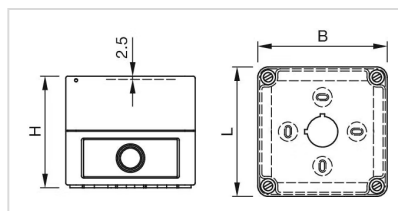

Weight: 0.568 kg

AMBIENT CONDITION

IP Protection: IP66

OTHER

Short Description: Enclosure, 180 mm x 182 mm x 110 mm, Plastic, Grey

Titel Accessory: Enclosure

Dimension: 180 mm x 182 mm x 110 mm

Material: Plastic

Product attributes: With mounting cut-out 6 x Ø 22.3 mm, with anti-twist device

Colour RAL: 7035 RAL

Dimension drawings:

for Part No. 704.945.1, 704.945.2, 704.945.3,
704.945.4, 704.945.5