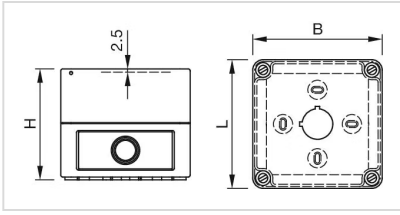

Forward voltage:

MECHANICAL CHARACTERISTICS

Weight: 0.572 kg

AMBIENT CONDITION

IP Protection: IP66

OTHER

Short Description: Enclosure, 180 mm x 182 mm x 110 mm, Plastic, Grey

Titel Accessory: Enclosure

Dimension: 180 mm x 182 mm x 110 mm

Material: Plastic

Product attributes: With mounting cut-out 4 x Ø 22.3 mm, with anti-twist device

Colour RAL: 7035 RAL

Dimension drawings:

for Part No. 704.945.1, 704.945.2, 704.945.3,
704.945.4, 704.945.5