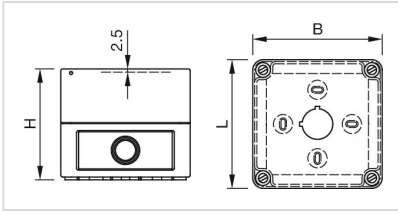

Forward voltage:

MECHANICAL CHARACTERISTICS

Weight: 0.572 kg

AMBIENT CONDITION

IP Protection: IP66

OTHER

Short Description: Enclosure, 180 mm x 182 mm x 110 mm, Plastic, Grey

Titel Accessory: Enclosure

Dimension: 180 mm x 182 mm x 110 mm

Material: Plastic

Product attributes: With mounting cut-out 4 x Ø 22.3 mm, with anti-twist device

Colour RAL: 7035 RAL

Dimension drawings:

for Part No. 704.945.1, 704.945.2, 704.945.3,
704.945.4, 704.945.5