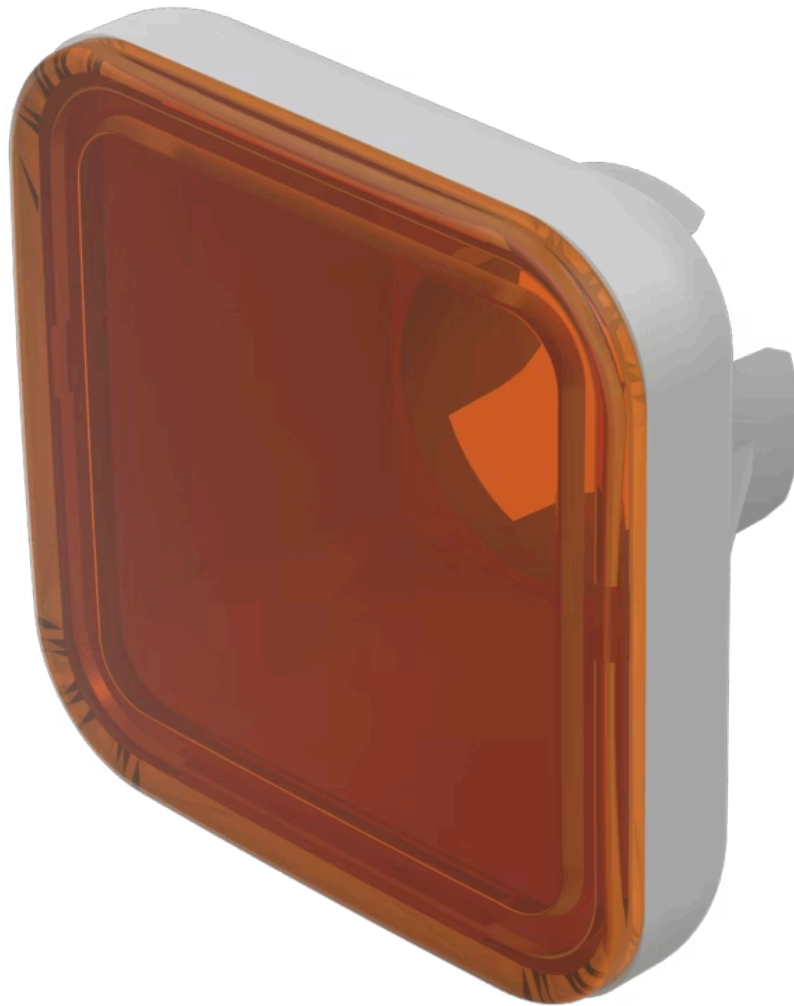

Lens

70-
921.3

<https://www.eao.com/component/70-921.3/en/lens>

Your product:

70-921.3 Lens

FRONT

Front form: Square

OPERATING-/INDICATION PART

Lens colour: Orange

Lens material: Plastic

Lens illumination: Illuminated

Lens shape: Flush

Lens optics: translucent

MECHANICAL CHARACTERISTICS

Weight: 0.001 kg

CERTIFICATE

REACH: REACH compliant

RoHS: RoHS compliant

OTHER

Short Description: Lens, 15.4 mm x 15.4 mm, Illuminated, Orange, Flush, Plastic

Dimension: 15.4 mm x 15.4 mm

Dimension drawings:

A = Front dimension