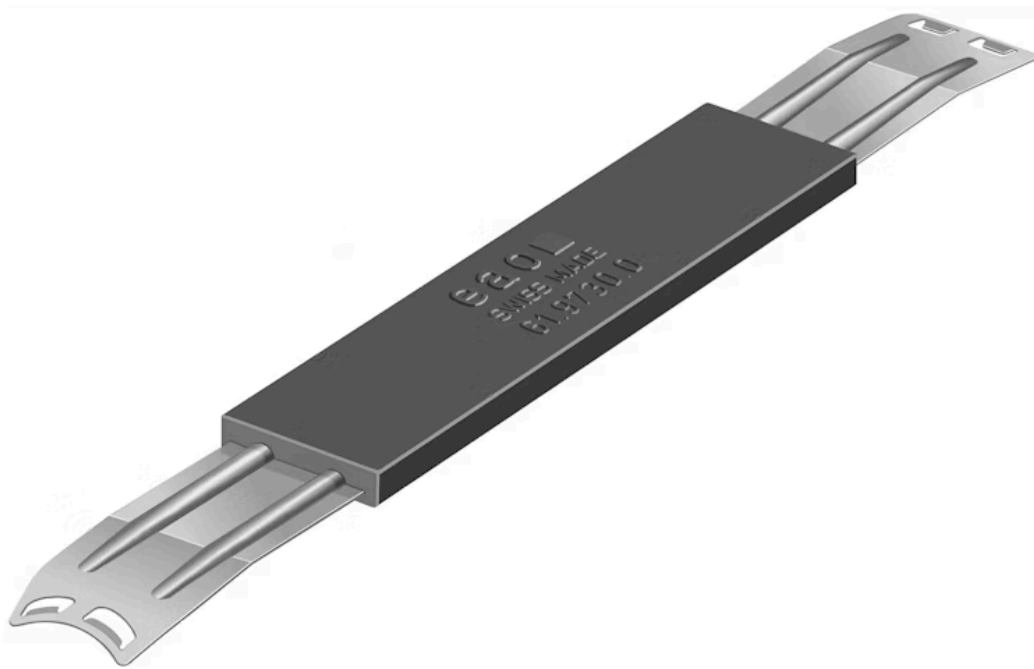

Lens remover

61-9730.0

<https://www.eao.com/component/61-9730.0/en/le...>

Your product:

61-9730.0 Lens remover

MECHANICAL CHARACTERISTICS

Weight: 0.011 kg

OTHER

Short Description: Lens remover, Metal / plastic

Titel Accessory: Lens remover

Material: Metal / plastic

Product attributes: For flush design