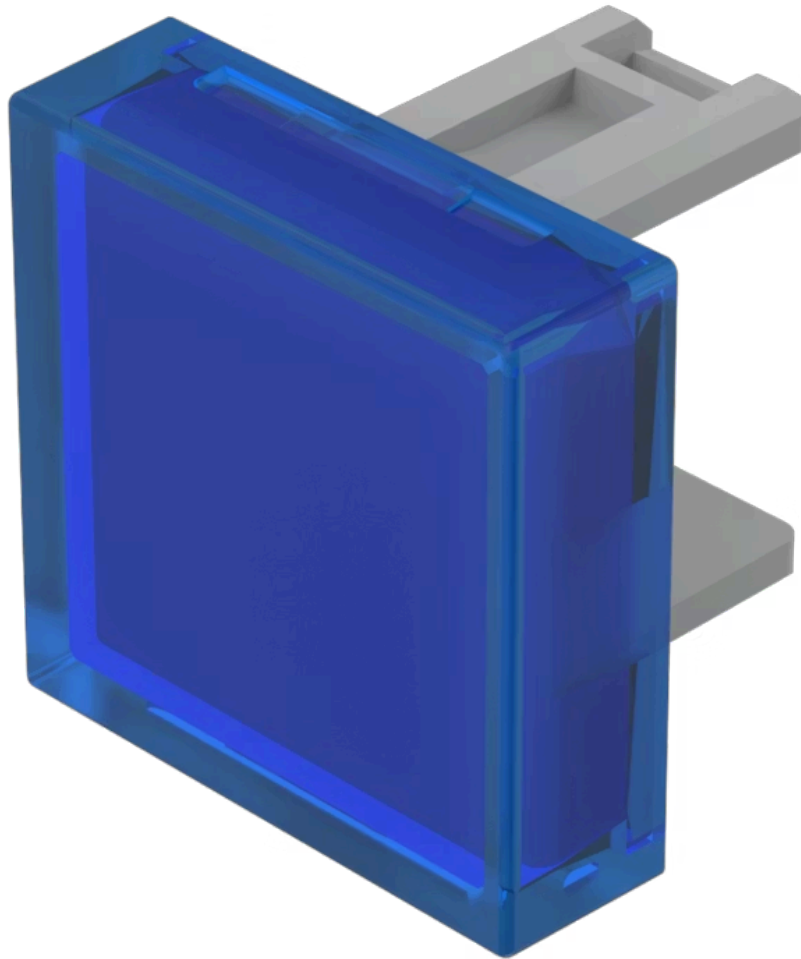

Lens

31-
953.6

<https://www.eao.com/component/31-953.6/en/lens>

Your product:

31-953.6 Lens

PRODUCT RANGE

Product Status: Not Recommended for new design

FRONT

Front form: Square

OPERATING-/INDICATION PART

Lens colour: Blue

Lens material: Plastic

Lens illumination: Illuminated

Lens shape: Flush

Lens optics: transparent

MECHANICAL CHARACTERISTICS

Weight: 0.001 kg

CERTIFICATE

REACH: REACH compliant

RoHS: RoHS compliant

OTHER

Short Description: Lens, 15.3 mm x 15.3 mm, Illuminated, Blue, Flush, Plastic

Dimension: 15.3 mm x 15.3 mm