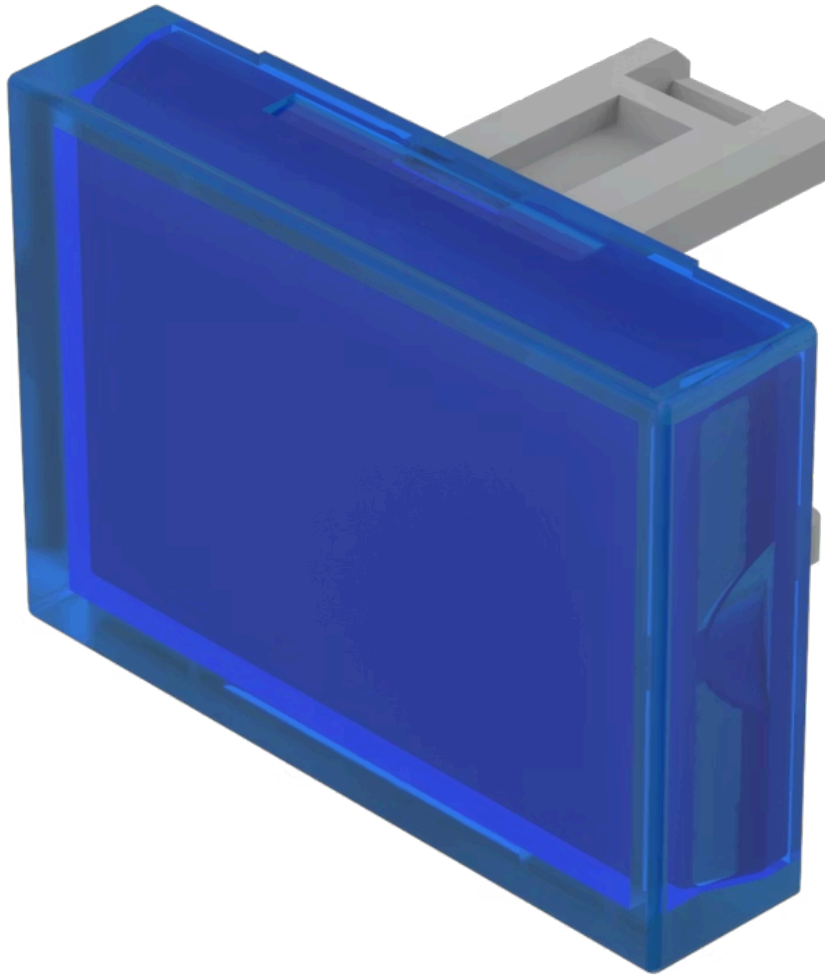

Lens

31-
903.6

<https://www.eao.com/component/31-903.6/en/lens>

Your product:

31-903.6 Lens

PRODUCT RANGE

Product Status: Not Recommended for new design

FRONT

Front form: Rectangular

OPERATING-/INDICATION PART

Lens colour: Blue

Lens material: Plastic

Lens illumination: Illuminated

Lens shape: Flush

Lens optics: transparent

MECHANICAL CHARACTERISTICS

Weight: 0.001 kg

CERTIFICATE

REACH: REACH compliant

RoHS: RoHS compliant

OTHER

Short Description:

Lens, 21.5 mm x 15.3 mm, Illuminated, Blue, Flush, Plastic

Dimension:

21.5 mm x 15.3 mm