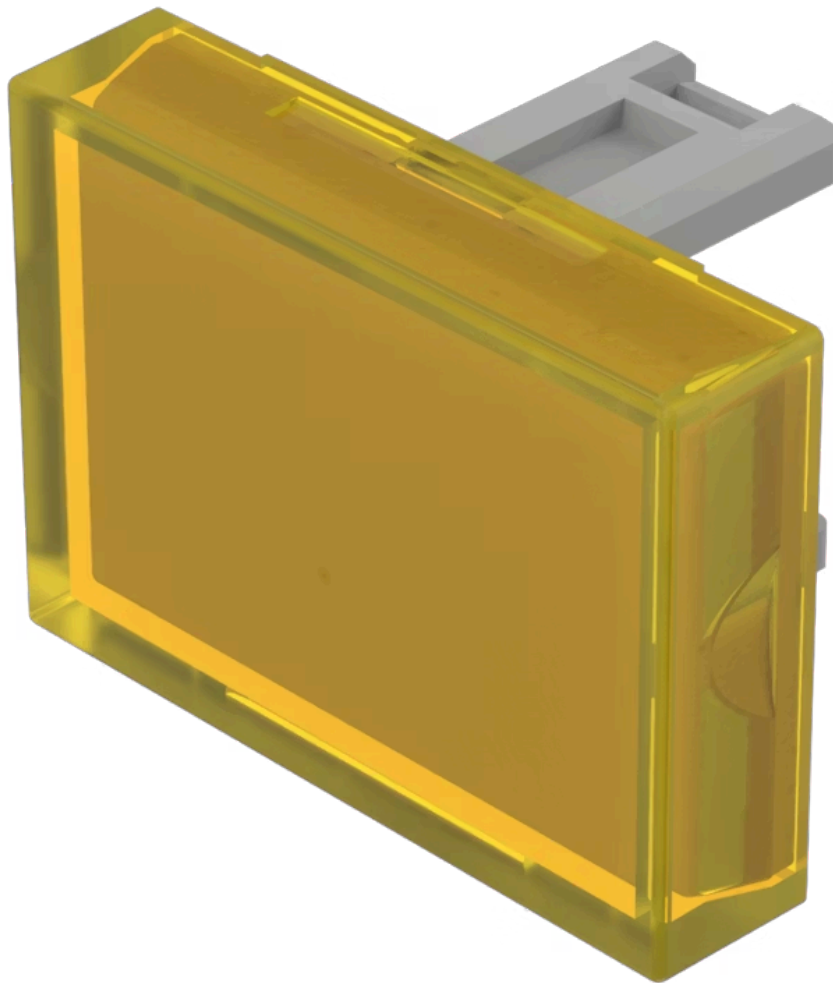

Lens

31-
903.4

<https://www.eao.com/component/31-903.4/en/lens>

Your product:

31-903.4 Lens

PRODUCT RANGE

Product Status: Not Recommended for new design

FRONT

Front form: Rectangular

OPERATING-/INDICATION PART

Lens colour: Yellow

Lens material: Plastic

Lens illumination: Illuminated

Lens shape: Flush

Lens optics: transparent

MECHANICAL CHARACTERISTICS

Weight: 0.001 kg

CERTIFICATE

REACH: REACH compliant

RoHS: RoHS compliant

OTHER

Short Description:

Lens, 21.5 mm x 15.3 mm, Illuminated, Yellow, Flush, Plastic

Dimension:

21.5 mm x 15.3 mm