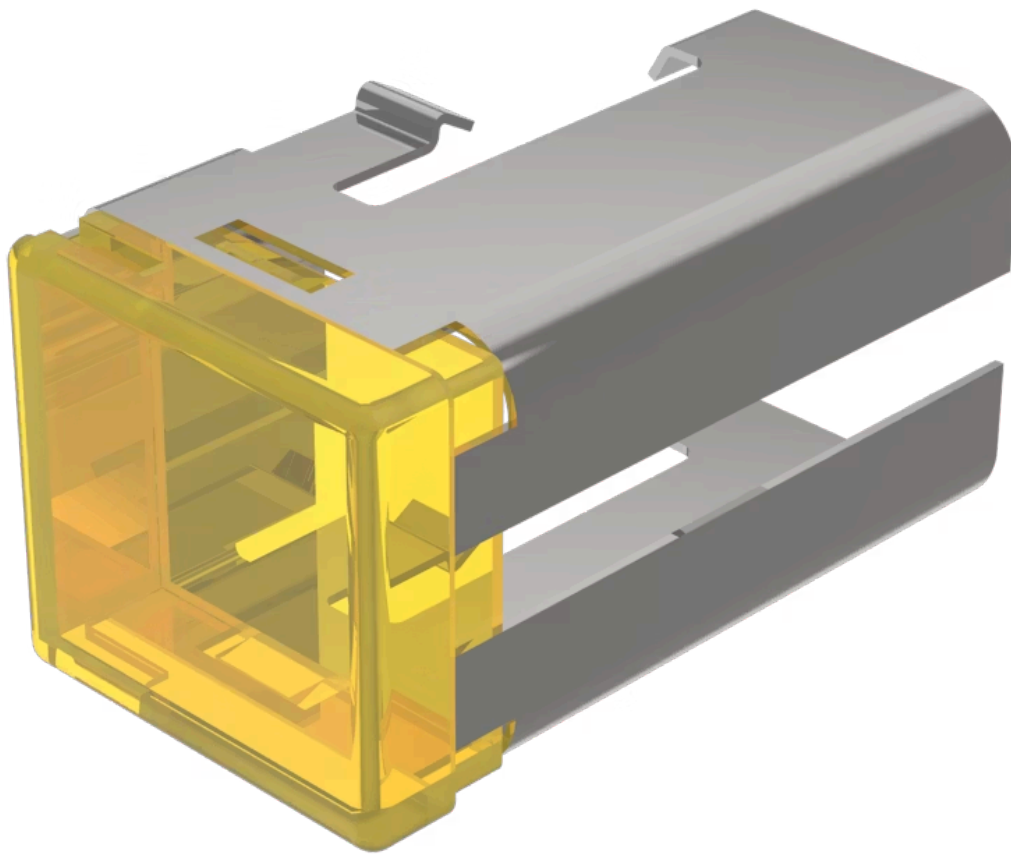

Lens

03-
921.4

<https://www.eao.com/component/03-921.4/en/lens>

Your product:

03-921.4 Lens

PRODUCT RANGE

Product Status: Not Recommended for new design

FRONT

Front form: Rectangular

OPERATING-/INDICATION PART

Lens colour: Yellow

Lens material: Plastic

Lens illumination: Illuminated

Lens shape: Flush

Lens optics: translucent

MECHANICAL CHARACTERISTICS

Weight: 0.004 kg

CERTIFICATE

REACH: REACH compliant

RoHS: RoHS compliant

OTHER

Short Description: Lens, 18 mm x 19 mm, Illuminated, Yellow, Flush, Plastic

Dimension: 18 mm x 19 mm

Product attributes: