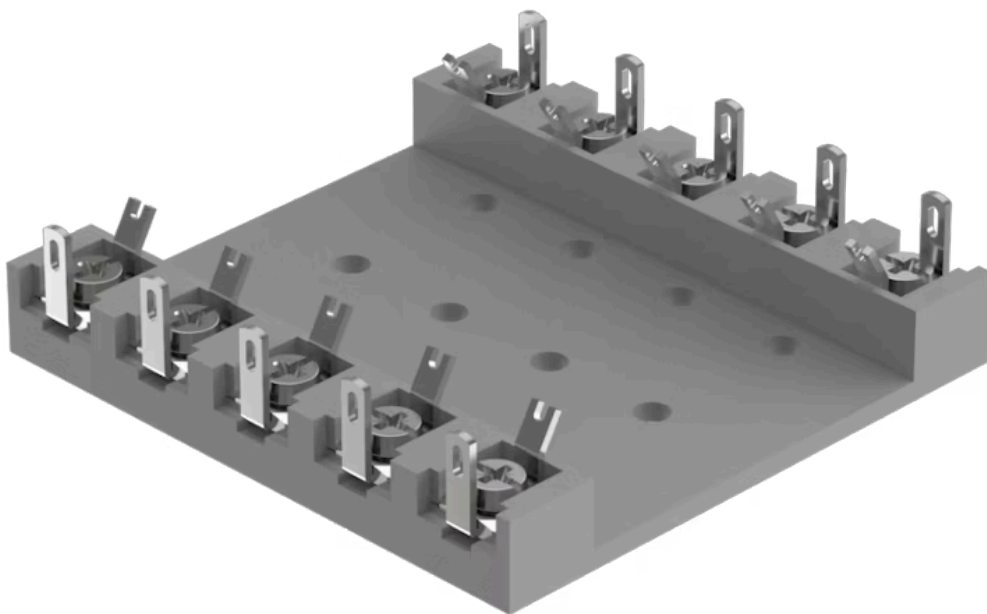

# Terminal plate empty

02-912.3

<https://www.eao.com/component/02-912.3/en/ter...>

Your product:

---

## 02-912.3 Terminal plate empty

### MECHANICAL CHARACTERISTICS

**Weight:** 0.09 kg

### OTHER

**Short Description:** Terminal plate empty, 187.6 mm x 60 mm x 15 mm

**Titel Accessory:** Terminal plate empty

**Dimension:** 187.6 mm x 60 mm x 15 mm

**Product attributes:** 15 spaces

**Hints:** For fitting with series resistors